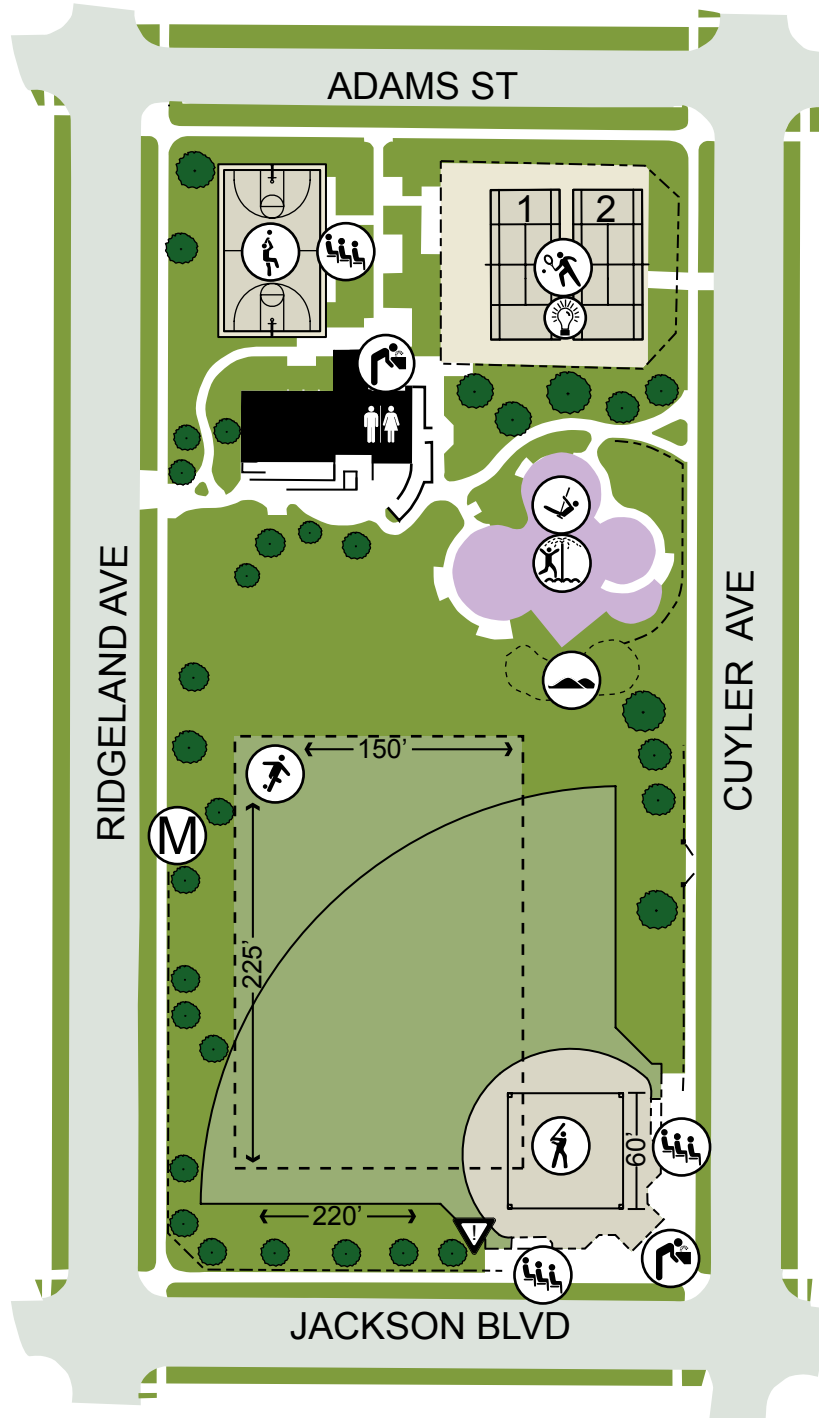

LONGFELLOW PARK

- BASEBALL
- BASKETBALL
- BERM
- BLEACHERS
- DRINKING FOUNTAIN
- LIGHTS
- MONUMENT
- PLAYGROUND
- RESTROOMS
- SOCCER
- SPLASH PAD
- FIELD OBSTRUCTION
- TENNIS COURT
courts 36'x77'
8' between courts