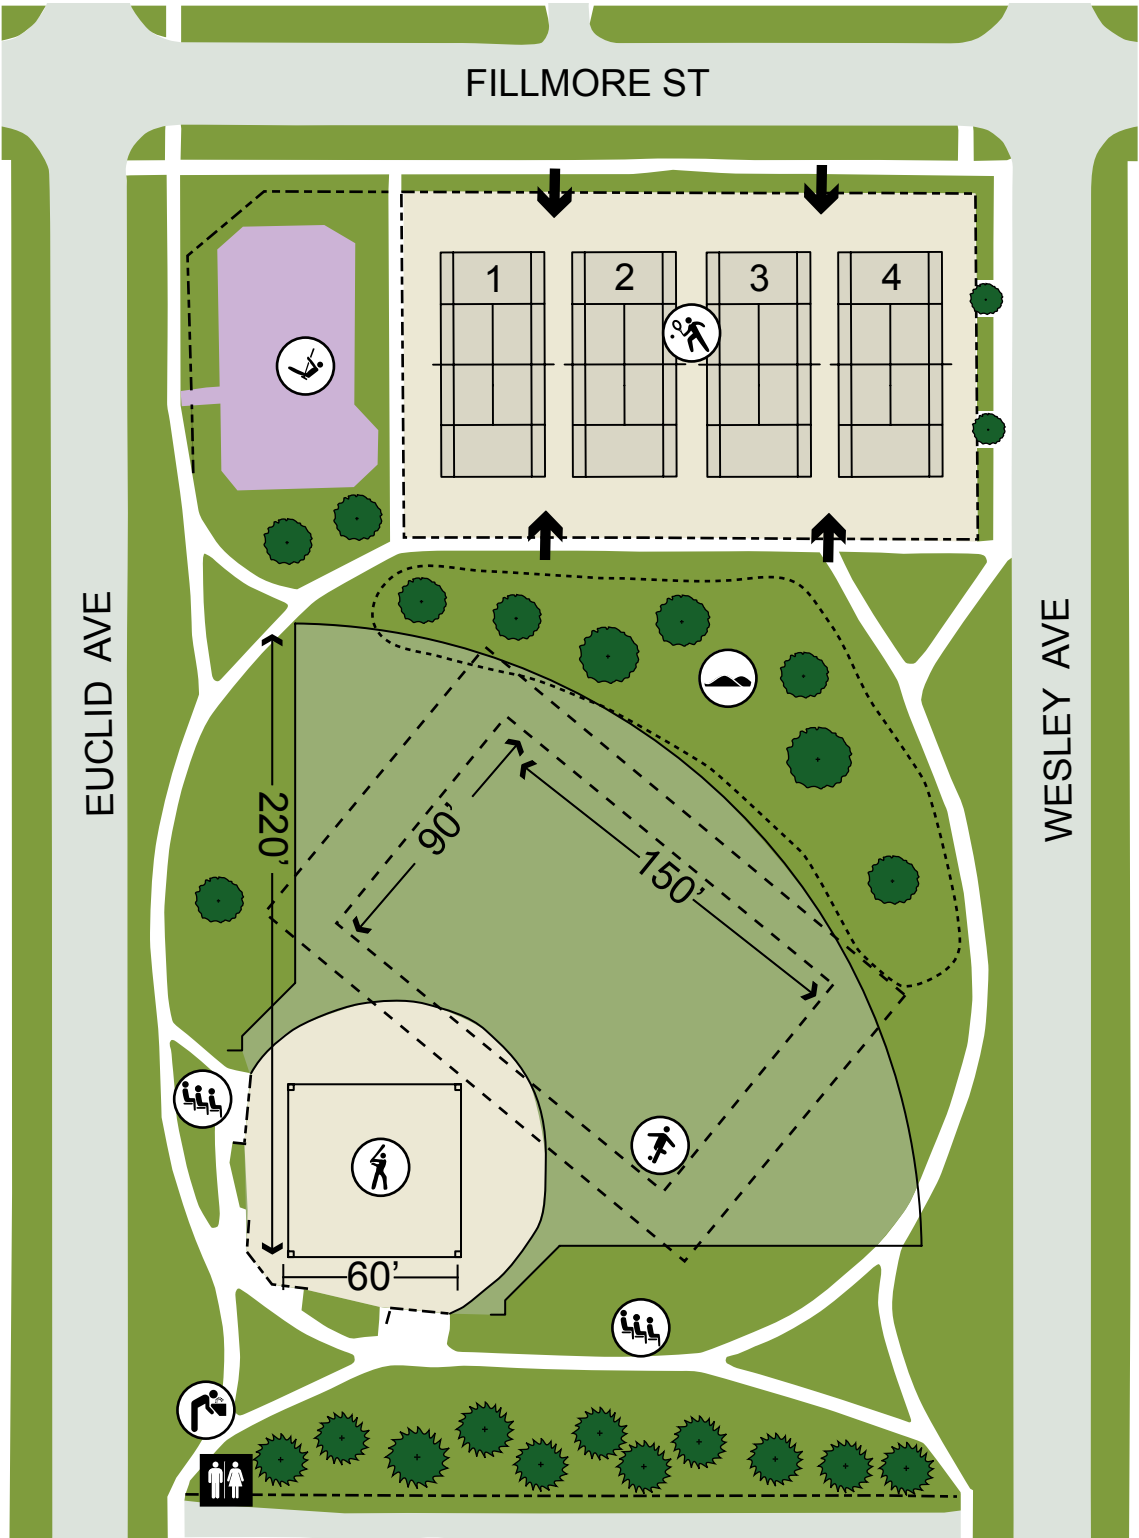

EUCLID SQUARE PARK

- BASEBALL
- BERM
- BLEACHERS
- DRINKING FOUNTAIN
- LIGHTS
- PLAYGROUND
- RESTROOMS SEASONAL
- SOCCER
- TENNIS COURT
courts 36'x78'
10' between courts