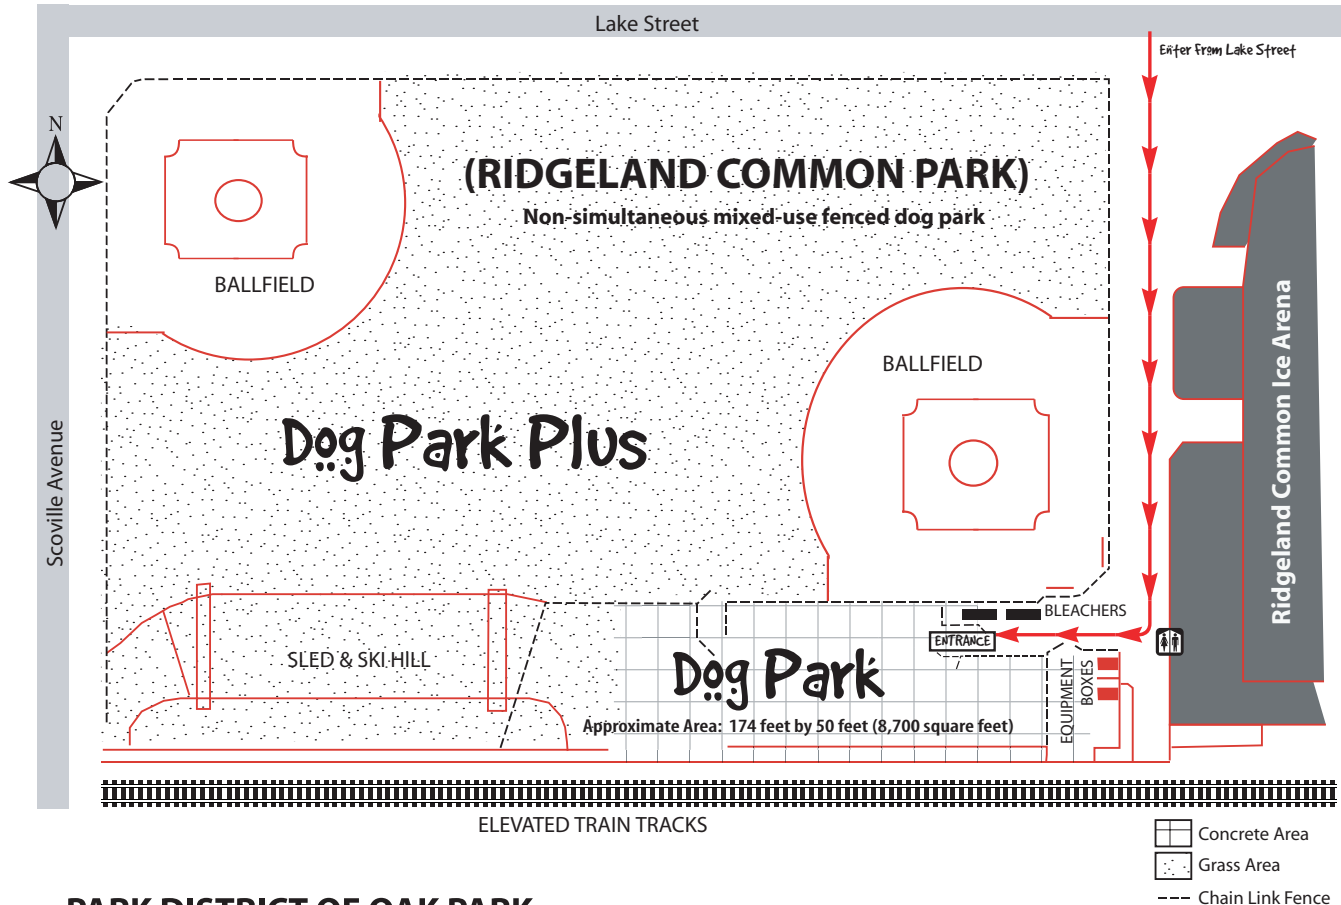

Park District of Oak Park

Dog Park and Dog Park Plus

OPENING WEEKEND: January 21 & 22, 2006!

PARK DISTRICT OF OAK PARK DOG PARK PERMIT REQUIRED

Available to Oak Park Residents Only.

Special Registration Days!