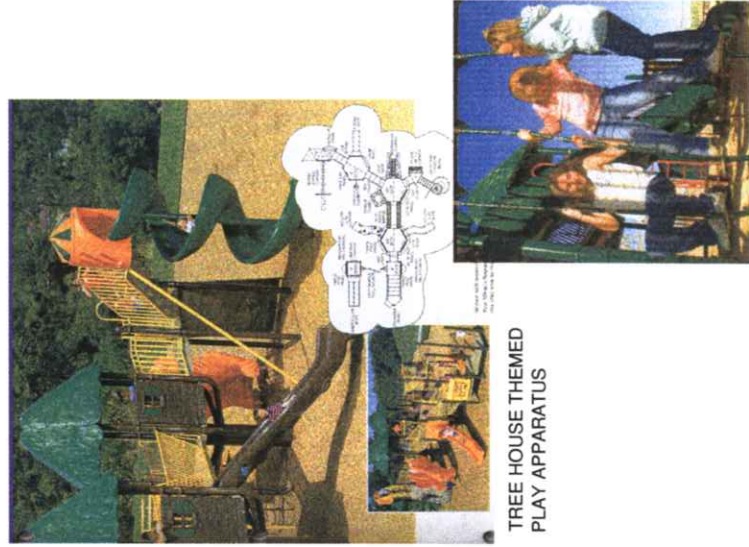

### Concept C

TREE HOUSE THEMED PLAY APPARATUS

#### ISSUES ADDRESSED:

1. Access to alley and stairwell blocked.
2. Bike rack located more centrally on site and drinking fountain provided at play area.
3. Alley screened along play area.
4. Elm becomes focus of site and provides a theme for site features and educational opportunities.
5. Main entry of building relocated to be more accessible and visible from Hayes Avenue.
6. Addition of spectator seating at field.
7. Park identification signage at intersection.
8. Addition of entry to field to north of site.
9. Replace chain link fence with ornamental fence.
10. Reduced amount of concrete within park.

LEAF SHAPED BRICK ENTRY WITH CONTRASTING PAVER "VEINS"

- park signage
- proposed plantings (typ)
- 4' ht. ornamental fence
- spectator seating area
- native plantings
- interpretive signage of tree life cycle
- relocated main building entry
- bench (typ)
- oak leaf shaped brick entry plaza with contrasting paver "veins"
- memorial area
- raised "treehouse" deck with picnic tables
- drinking fountain
- brick seating area
- parkway tree (typ)