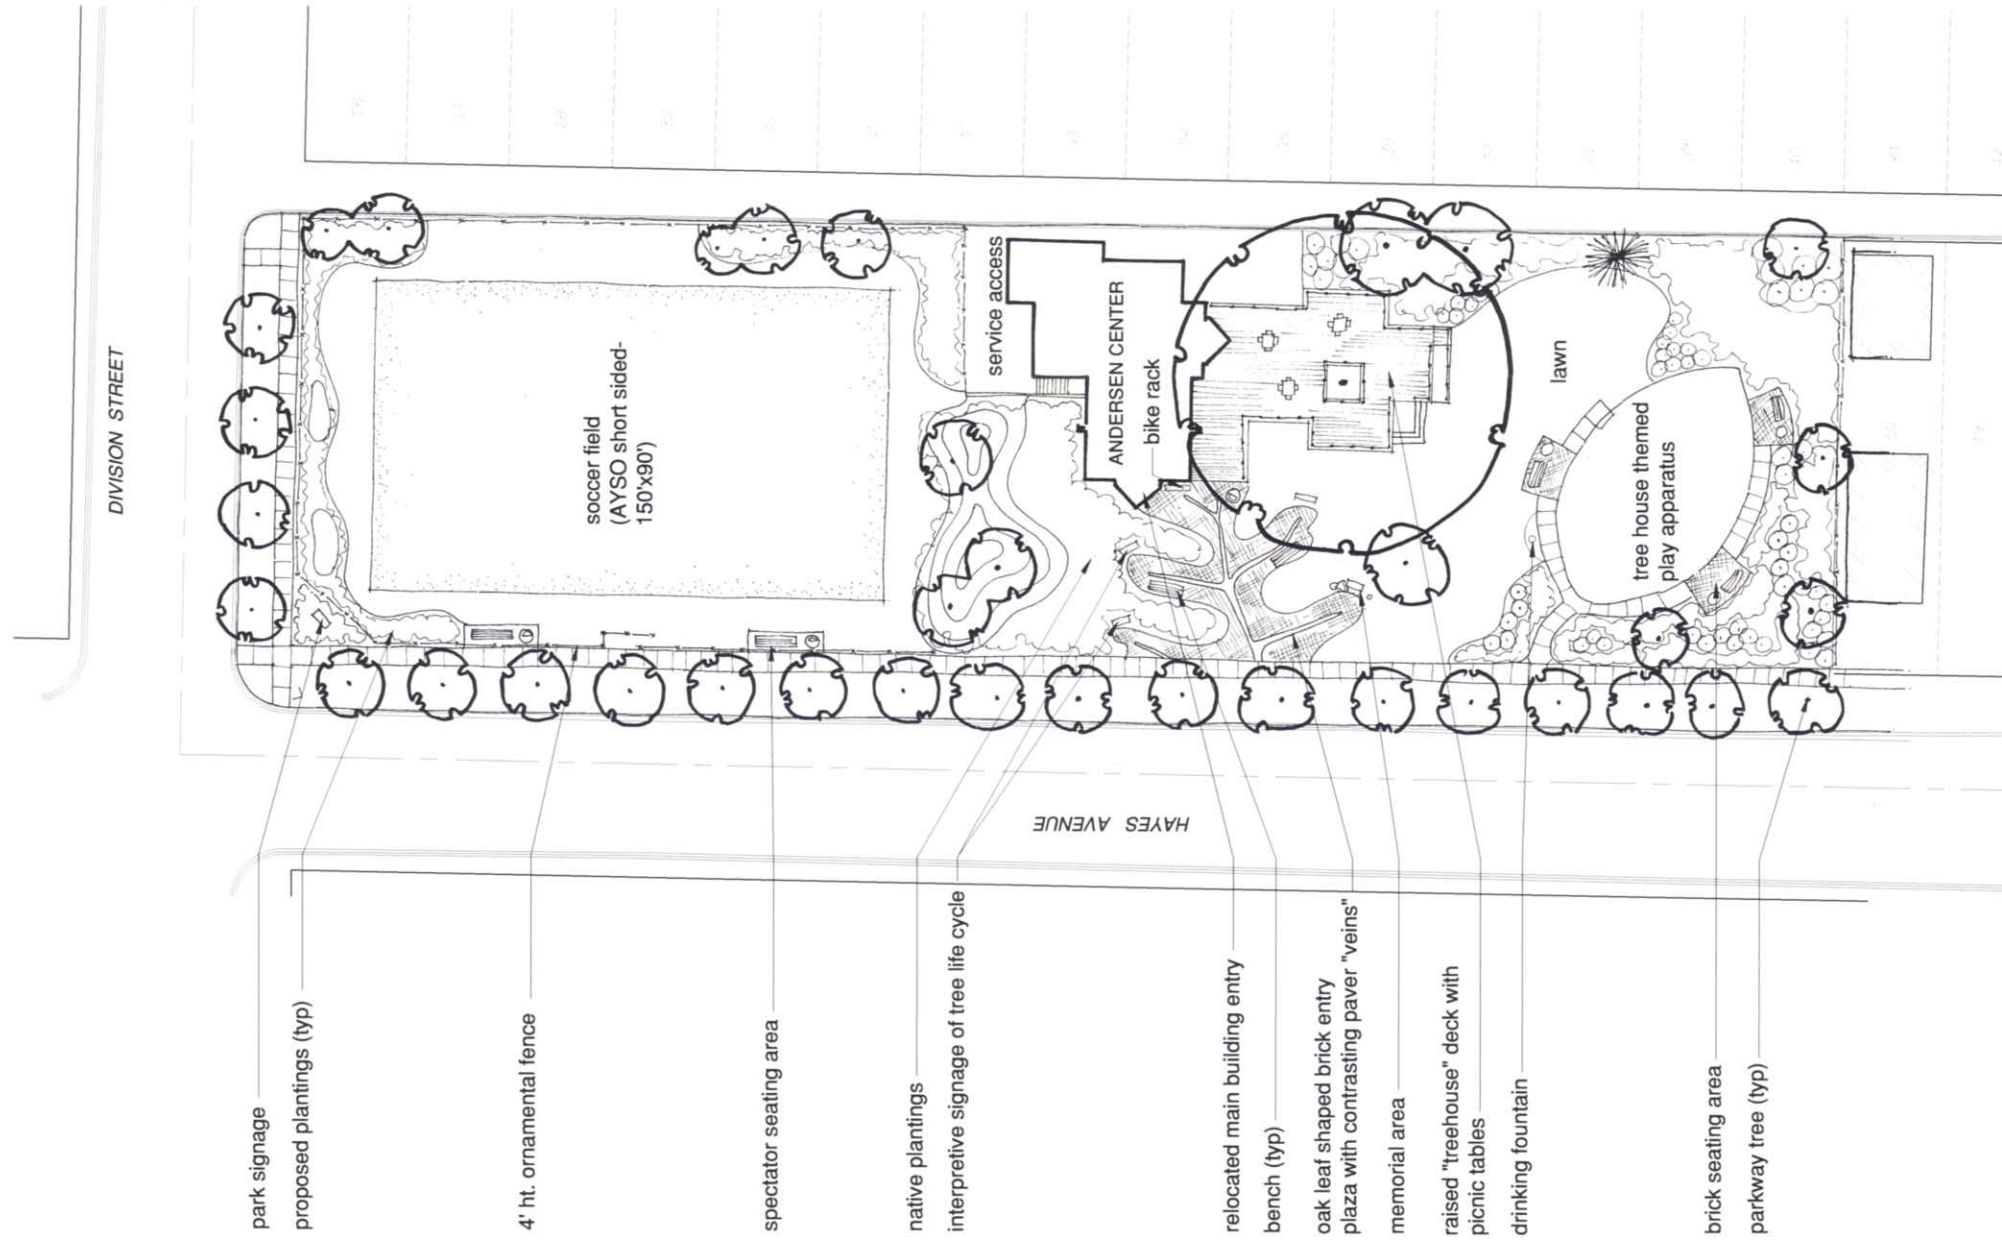

### Concept C

TREE HOUSE THEMED PLAY APPARATUS

#### ISSUES ADDRESSED:

1. Access to alley and stairwell blocked.
2. Bike rack located more centrally on site and drinking fountain provided at play area.
3. Alley screened along play area.
4. Elm becomes focus of site and provides a theme for site features and educational opportunities.
5. Main entry of building relocated to be more accessible and visible from Hayes Avenue.
6. Addition of spectator seating at field.
7. Park identification signage at intersection.
8. Addition of entry to field to north of site.
9. Replace chain link fence with ornamental fence.
10. Reduced amount of concrete within park.

LEAF SHAPED BRICK ENTRY WITH CONTRASTING PAVER "VEINS"

- park signage
- proposed plantings (typ)
- 4' ht. ornamental fence
- spectator seating area
- native plantings
- interpretive signage of tree life cycle
- relocated main building entry
- bench (typ)
- oak leaf shaped brick entry plaza with contrasting paver "veins"
- memorial area
- raised "treehouse" deck with picnic tables
- drinking fountain
- brick seating area
- parkway tree (typ)