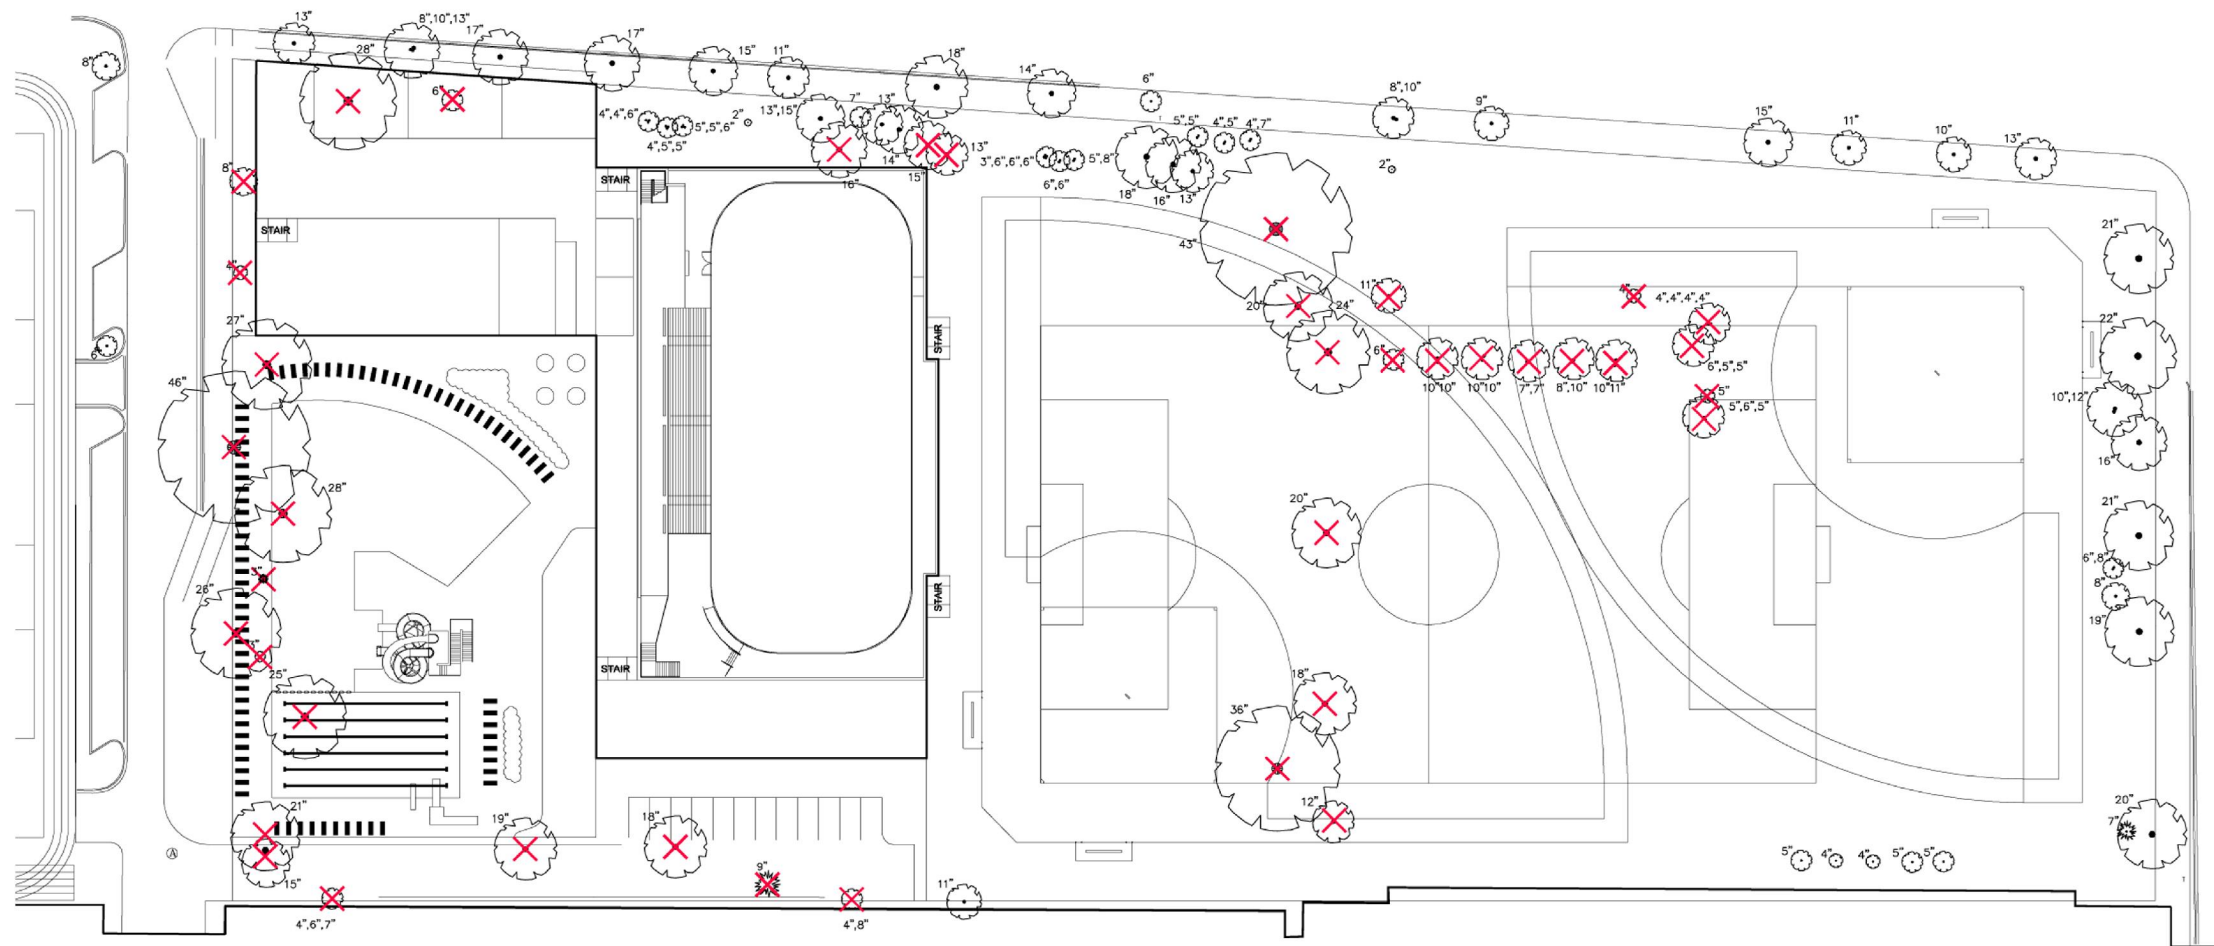

CALIPER INCHES TO BE REMOVED: 695"

PROPOSED CALIPER INCHES: 117"
(39 TREES)

EXPANDING PLAN

JUNE 2008

Ridgeland Common
Park District of Oak Park

"In partnership with the community, we provide quality parks and recreation experiences for the residents of Oak Park."

TREE PRESERVATION PLAN

LEGEND

-  TREE TO BE PRESERVED (45 TREES)
-  TREE TO BE REMOVED (79 TREES)

CALIPER INCHES TO BE REMOVED: 936"

PROPOSED CALIPER INCHES: 195"
(65 TREES)

VISIONARY PLAN
JUNE 2008

Ridgeland Common
Park District of Oak Park