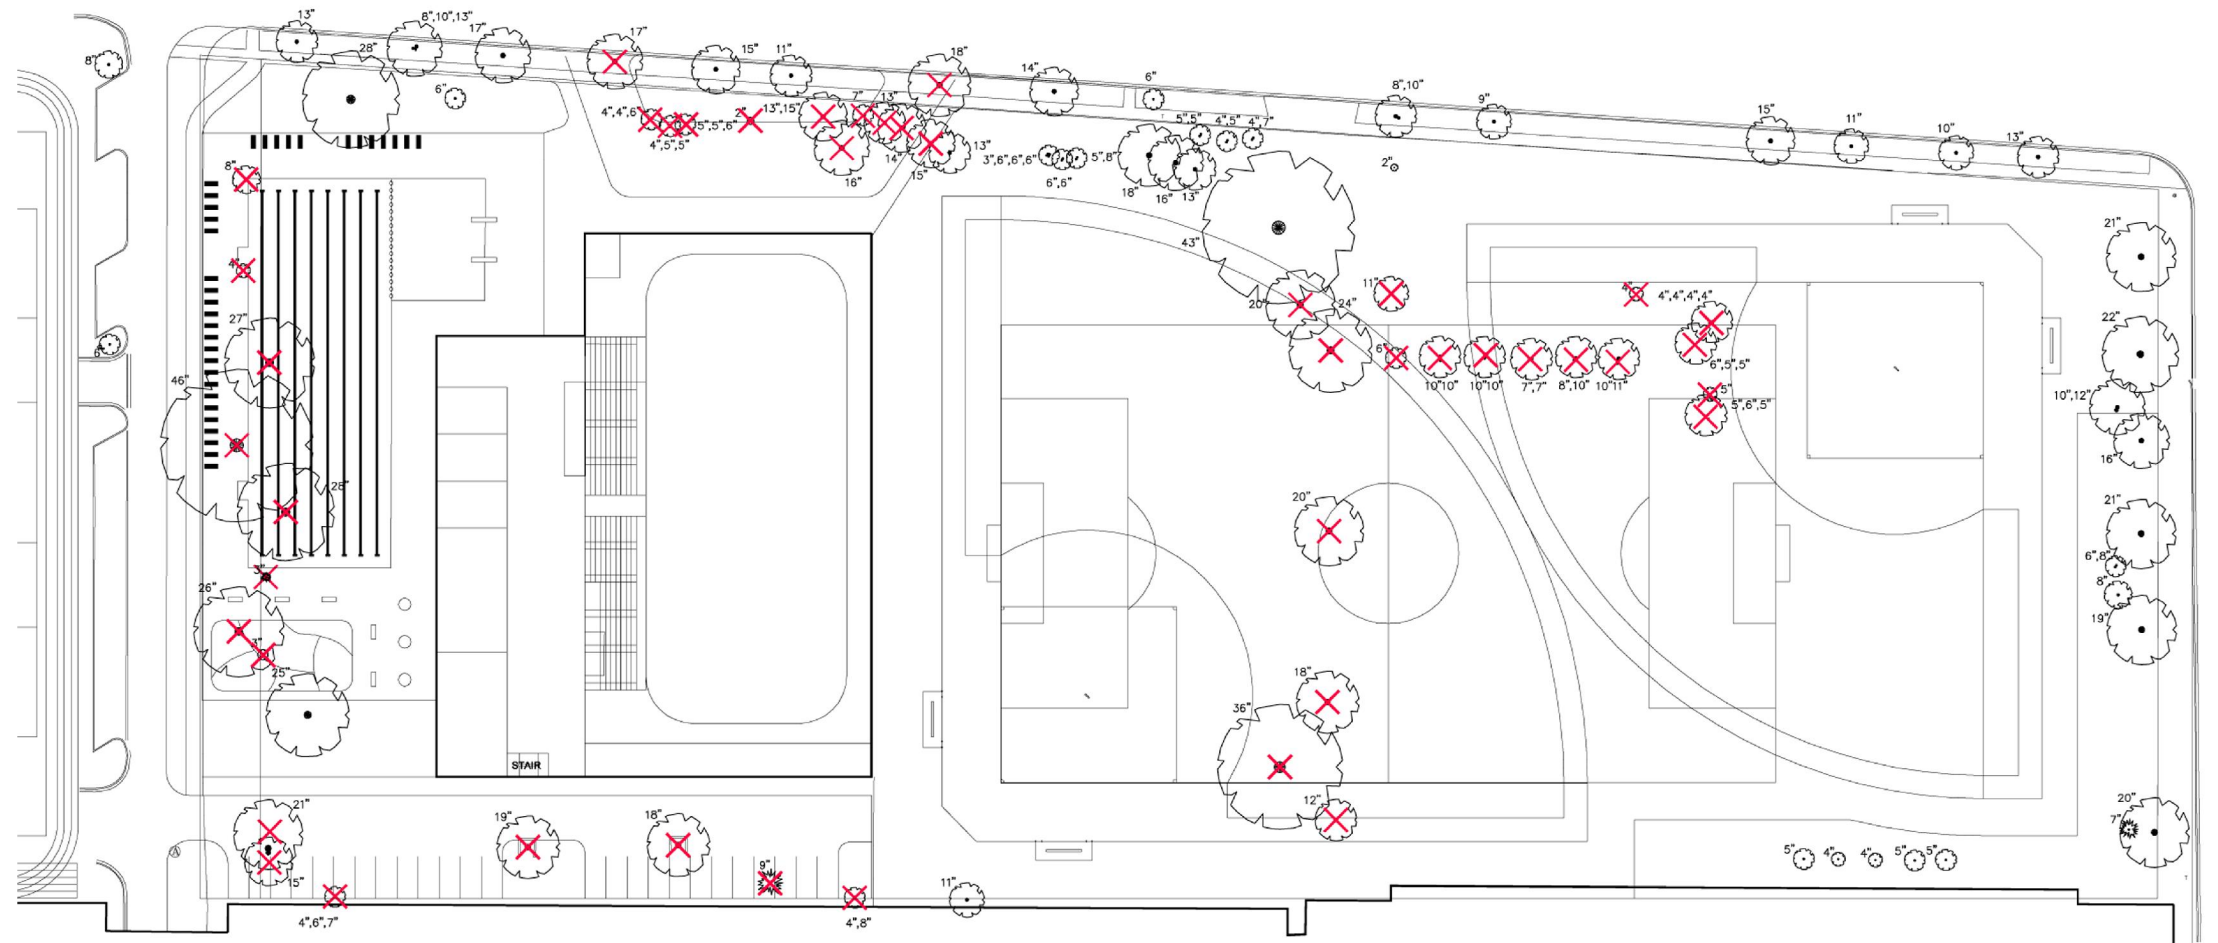

TREE PRESERVATION PLAN

LEGEND

-  TREE TO BE PRESERVED (57 TREES)
-  TREE TO BE REMOVED (67 TREES)

CALIPER INCHES TO BE REMOVED: 727"

PROPOSED CALIPER INCHES: 126"
(42 TREES)

EXISTING PLAN
JUNE 2008

Ridgeland Common
Park District of Oak Park

"In partnership with the community, we provide quality parks and recreation experiences for the residents of Oak Park."

TREE PRESERVATION PLAN

LEGEND

 TREE TO BE PRESERVED (70 TREES)

 TREE TO BE REMOVED (54 TREES)

CALIPER INCHES TO BE REMOVED: 695"

PROPOSED CALIPER INCHES: 117"
(39 TREES)

EXPANDING PLAN

JUNE 2008

Ridgeland Common
Park District of Oak Park

"In partnership with the community, we provide quality parks and recreation experiences for the residents of Oak Park."

TREE PRESERVATION PLAN

LEGEND

-  TREE TO BE PRESERVED (45 TREES)
-  TREE TO BE REMOVED (79 TREES)

CALIPER INCHES TO BE REMOVED: 936"

PROPOSED CALIPER INCHES: 195"
(65 TREES)

VISIONARY PLAN
JUNE 2008

Ridgeland Common
Park District of Oak Park