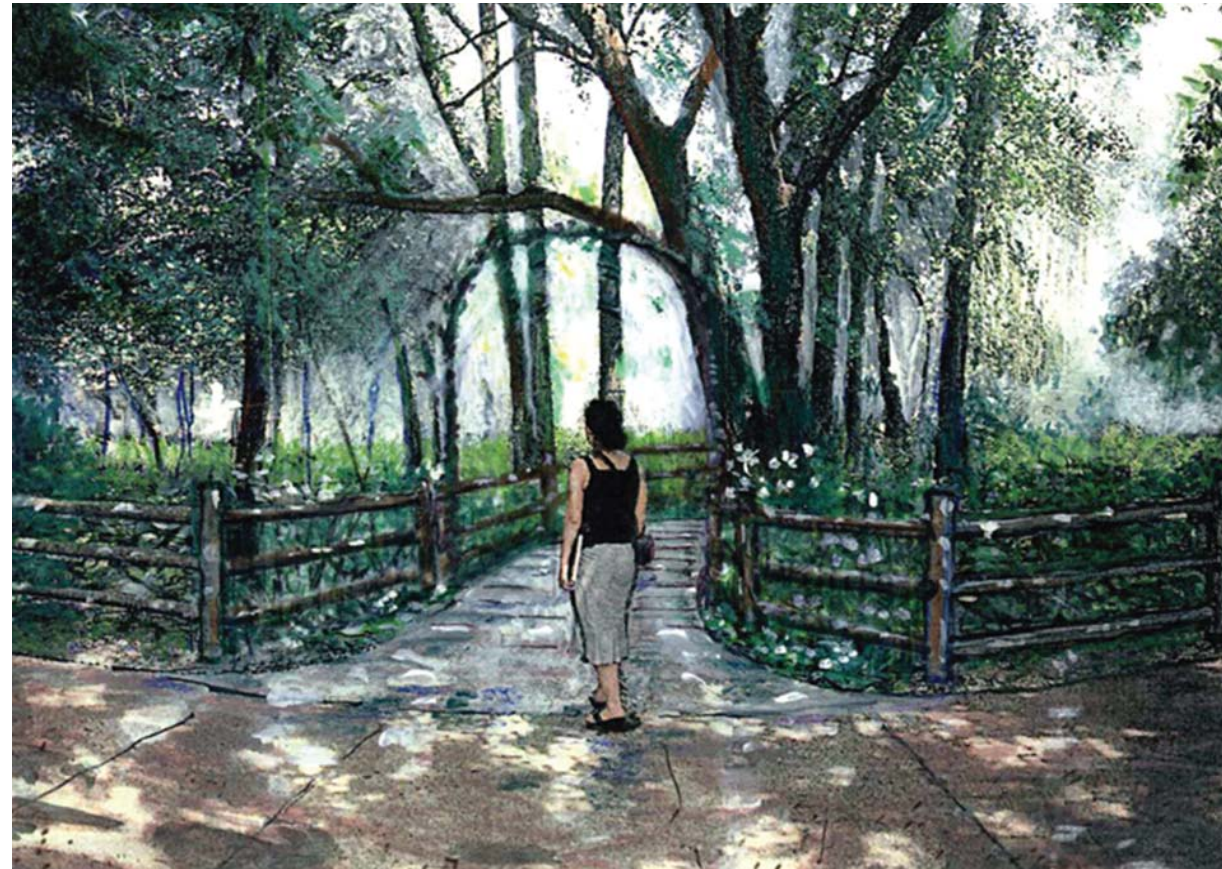

Conceptual sketch of the picnic grove alludes to Jens Jensen's iconic council rings and incorporates the use of stone in its walls and tables.

Conceptual sketch of the entry into the fen at the SW corner of the park. It features a natural looking "Woodcrete" fence and a decorative wooden bridge.

Handprint pattern to be incorporated into concrete around children's playground.

Early conceptual sketches of the picnic grove.

The park's northern most path will be realigned closer to the street and the dense shrub masses along Berkshire will be cut back to improve visibility. The new tree lined path will form a series of spaces known as "Flowering Dells."

Alvarado

TAYLOR PARK
OAK PARK, IL
CONCEPT SKETCHES

Project Drawing

Date:	7.10.2008
Drawn by:	MJJS
Checked by:	JBUM
Scale:	NOT TO SCALE
Stamp:	EXP 08_31_09
North	Sheet Number