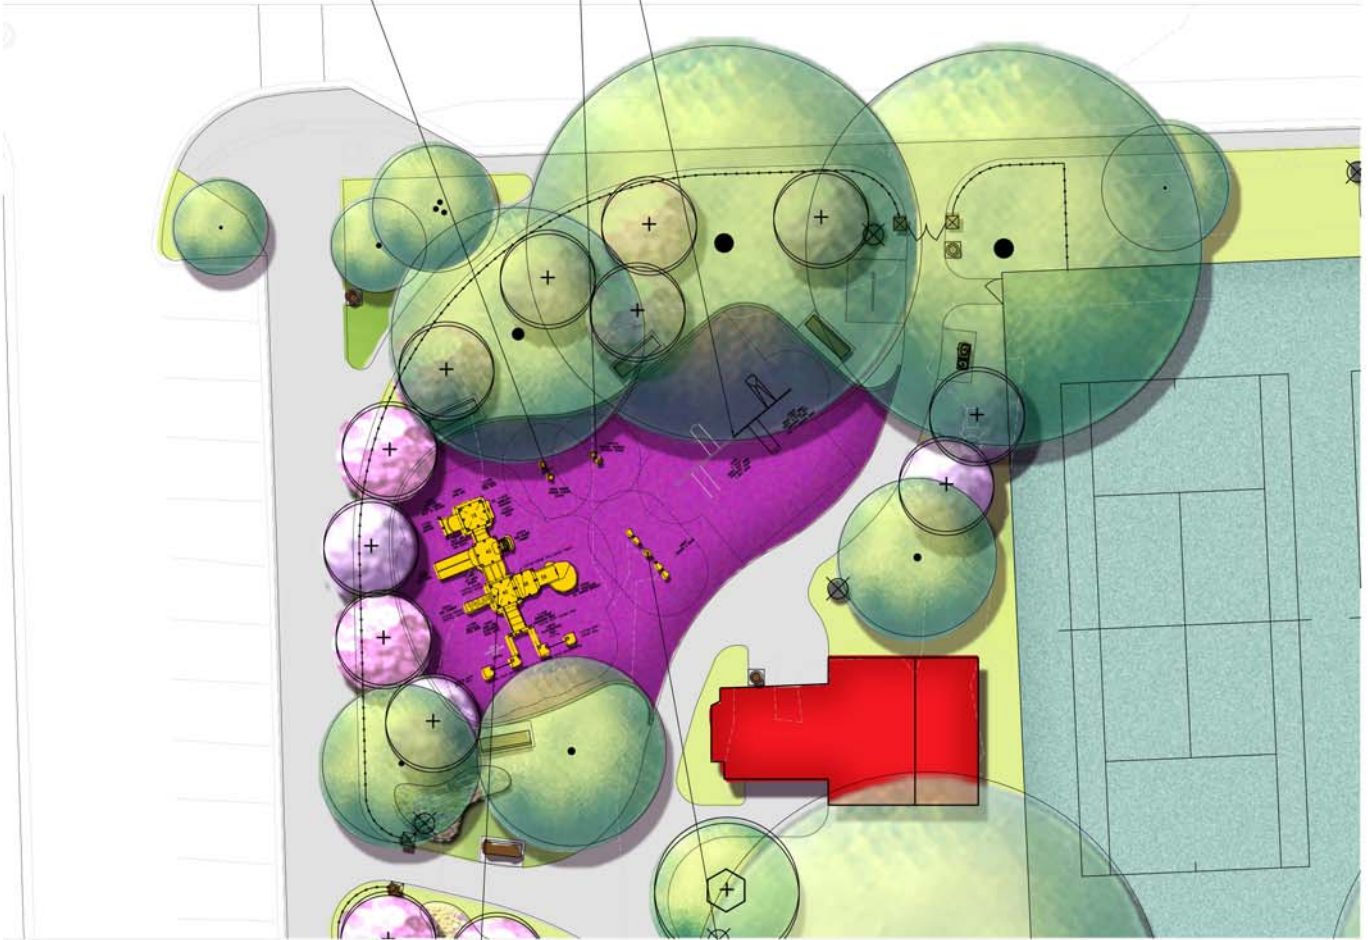

Double Bobble Rider

Single Bobble Rider

Swing set with 2 Belt Seats, 1 Full Bucket, and 1 Molded Bucket

Prairie Style Inspired Play Piece

4 Seat Seesaw

North 	Scale: 1/8" = 1'-0"	<b>Legend:</b> NEW SPRINKLING FOUNTAIN (S) NEW TREE (B-TS) NEW BENCH (B-10) NEW BENCH WITH BACK (B-10) NEW BENCH WITH BACK (B-10) NEW ORNAMENTAL LIGHT (S) NEW ORNAMENTAL PIPE	EXISTING DECIDUOUS TREE TO REMAIN EXISTING EVERGREEN TREE TO REMAIN RELOCATED EXISTING TREE NEW DECIDUOUS TREE (S) NEW DECIDUOUS ORNAMENTAL TREE (S) ORNAMENTAL WOODLAND PLANTINGS
	Drawn by: SM Checked by: JJ		