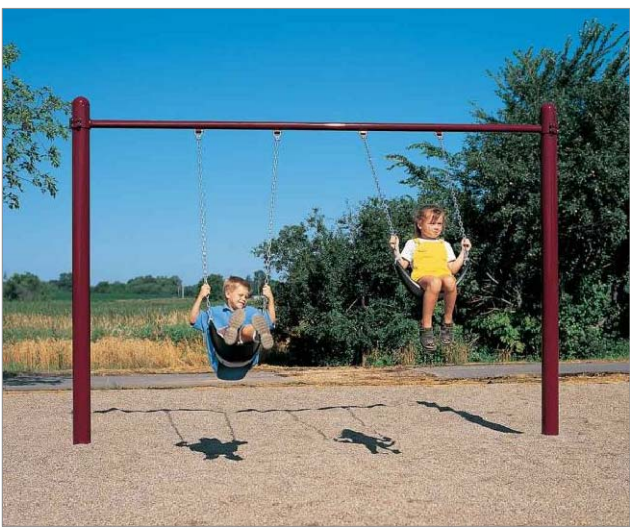

SEESAW 4 SEATS #148637A
 AS MANUFACTURED BY LANDSCAPE STRUCTURES
 AS DISTRIBUTED BY NUTOYS LEISURE PRODUCTS
 1-800-526-6197

SINGLE BOBBLE RIDER #164074B
 AS MANUFACTURED BY LANDSCAPE STRUCTURES
 AS DISTRIBUTED BY:
 NUTOYS LEISURE PRODUCTS
 1-800-526-6197

DOUBLE BOBBLE RIDER #164075B
 AS MANUFACTURED BY LANDSCAPE STRUCTURES
 AS DISTRIBUTED BY:
 NUTOYS LEISURE PRODUCTS
 1-800-526-6197

CUSTOM PRAIRIE STYLE PLAY STRUCTURE
 AS MANUFACTURED BY LANDSCAPE STRUCTURES
 AS DISTRIBUTED BY: NUTOYS LEISURE PRODUCTS
 1-800-526-6197

SANDPIT
 -10' DIAMETER WITH CONCRETE CURB

8' HIGH SINGLE POST SWING #122838A
 -2 BELT SEATS, 1 FULL BUCKET & 1 MOLDED BUCKET
 AS MANUFACTURED BY LANDSCAPE STRUCTURES
 AS DISTRIBUTED BY: NUTOYS LEISURE PRODUCTS
 1-800-526-6197

SCALE: 1/8"=1'-0"
 0 4' 8' 16'

 North Scale: 1/8"=1'-0" Drawn by: SM Checked by: JB	Legend: ■ NEW DRINKING FOUNTAIN (2) ■ NEW TRASH BIN (13) ■ NEW BENCH (14) ■ NEW BENCH WITH BACKS (4) ■ NEW 6' BENCH WITH BACKS (20) ■ NEW ORNAMENTAL LIGHT (20) ■ NEW ORNAMENTAL TREE ■ PRECAST CURB & RAILINGS ■ SERPENTINE BENCHES	○ EXISTING DECIDUOUS TREE TO REMAIN ○ EXISTING EVERGREEN TREE TO REMAIN ○ RELOCATED EXISTING TREE ○ EXISTING TREE TO BE RELOCATED ○ NEW DECIDUOUS TREE (15) ○ NEW DECIDUOUS ORNAMENTAL TREE (91) ■ EPHEMERAL, WOODLAND PLANTINGS ■ SPECIALTY PAVING ■ SHOULDER (8) ○ ORNAMENTAL RAILINGS
	Project Drawing	