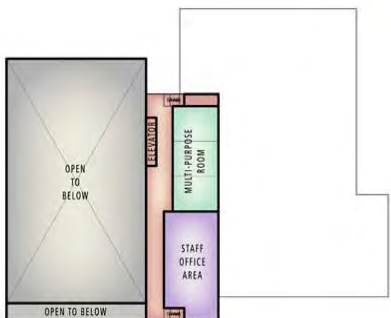

EAST AVENUE

EXISTING  
OPRF HIGH SCHOOL  
LIGHTED  
ATHLETIC FIELDS

SCOVILLE AVENUE

OUTDOOR LIGHTED SYNTHETIC TURF ATHLETIC FIELDS  
1- SOCCER/LACROSSE-330'X195'  
2- BASEBALL/SOFTBALL-250' OUTFIELD  
2- FULL SIZE FIELD HOCKEY-300'X165'

SECOND FLOOR

ELEVATED TRAIN TRACKS

RIDGELAND AVENUE

EXISTING PLAN  
APRIL 2008

Ridgeland Common  
Park District of Oak Park

"In partnership with the community, we provide quality parks and recreation experiences for the residents of Oak Park."

D TRAIN TRACKS

FIRST FLOOR

SECOND FLOOR