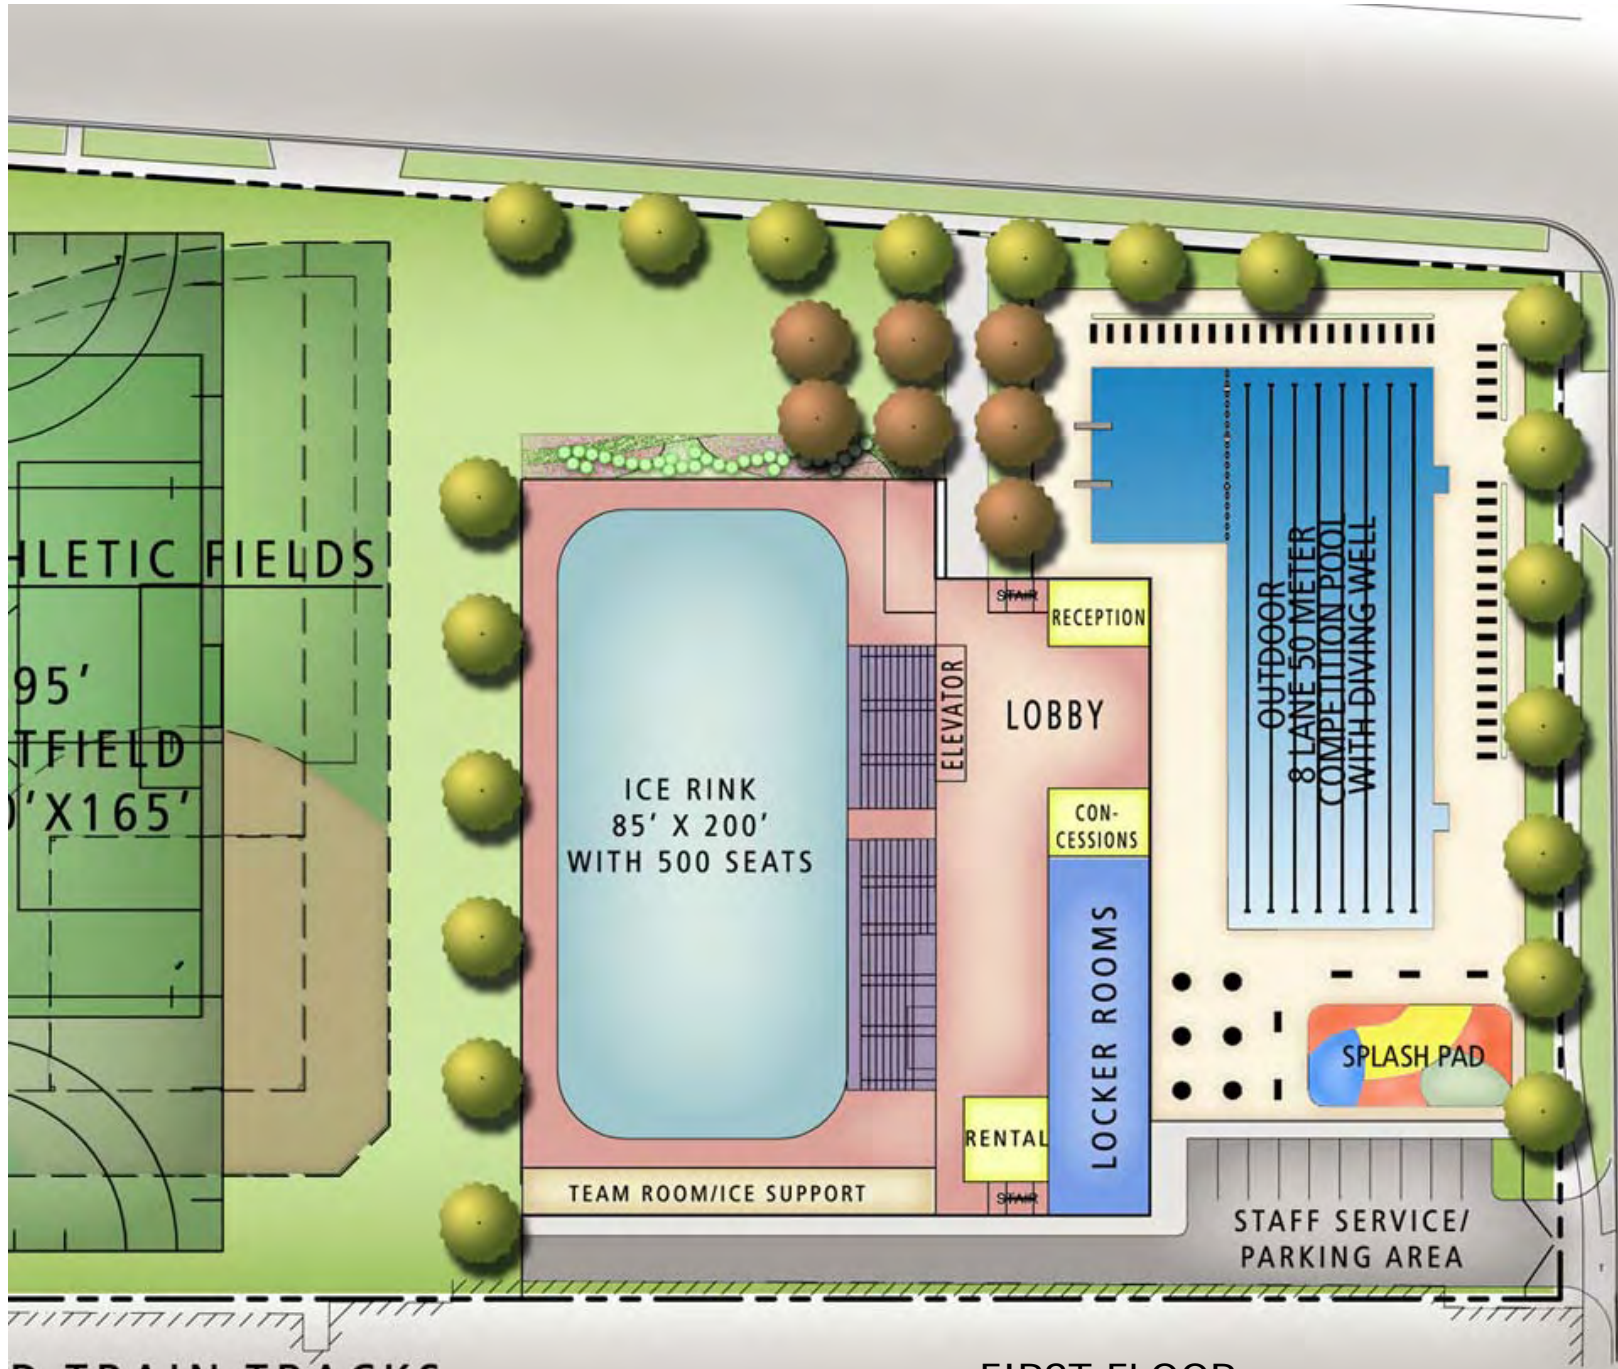

EAST AVENUE

EXISTING  
OPRF HIGH SCHOOL  
LIGHTED  
ATHLETIC FIELDS

SCOVILLE AVENUE

OUTDOOR LIGHTED SYNTHETIC TURF ATHLETIC FIELDS  
1- SOCCER/LACROSSE-330'X195'  
2- BASEBALL/SOFTBALL-250' OUTFIELD  
2- FULL SIZE FIELD HOCKEY-300'X165'

SECOND FLOOR

ELEVATED TRAIN TRACKS

RIDGELAND AVENUE

EXISTING PLAN  
APRIL 2008

Ridgeland Common  
Park District of Oak Park

"In partnership with the community, we provide quality parks and recreation experiences for the residents of Oak Park."

D TRAIN TRACKS

FIRST FLOOR

SECOND FLOOR