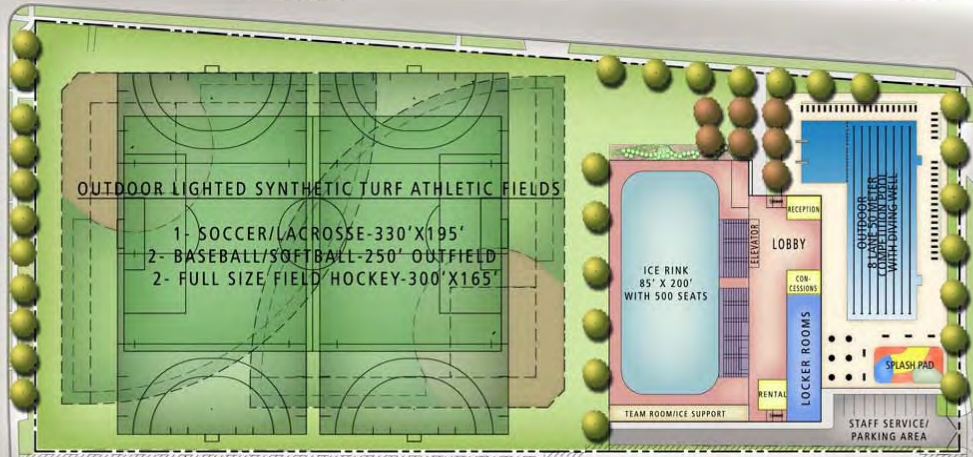

EAST AVENUE

EXISTING  
OPRF HIGH SCHOOL  
LIGHTED  
ATHLETIC FIELDS

SCOVILLE AVENUE

OUTDOOR LIGHTED SYNTHETIC TURF ATHLETIC FIELDS  
1- SOCCER/LACROSSE-330'X195'  
2- BASEBALL/SOFTBALL-250' OUTFIELD  
2- FULL SIZE FIELD HOCKEY-300'X165'

SECOND FLOOR

ELEVATED TRAIN TRACKS

RIDGELAND AVENUE

EXISTING PLAN  
APRIL 2008

Ridgeland Common  
Park District of Oak Park

"In partnership with the community, we provide quality parks and recreation experiences for the residents of Oak Park."

D TRAIN TRACKS

FIRST FLOOR

SECOND FLOOR